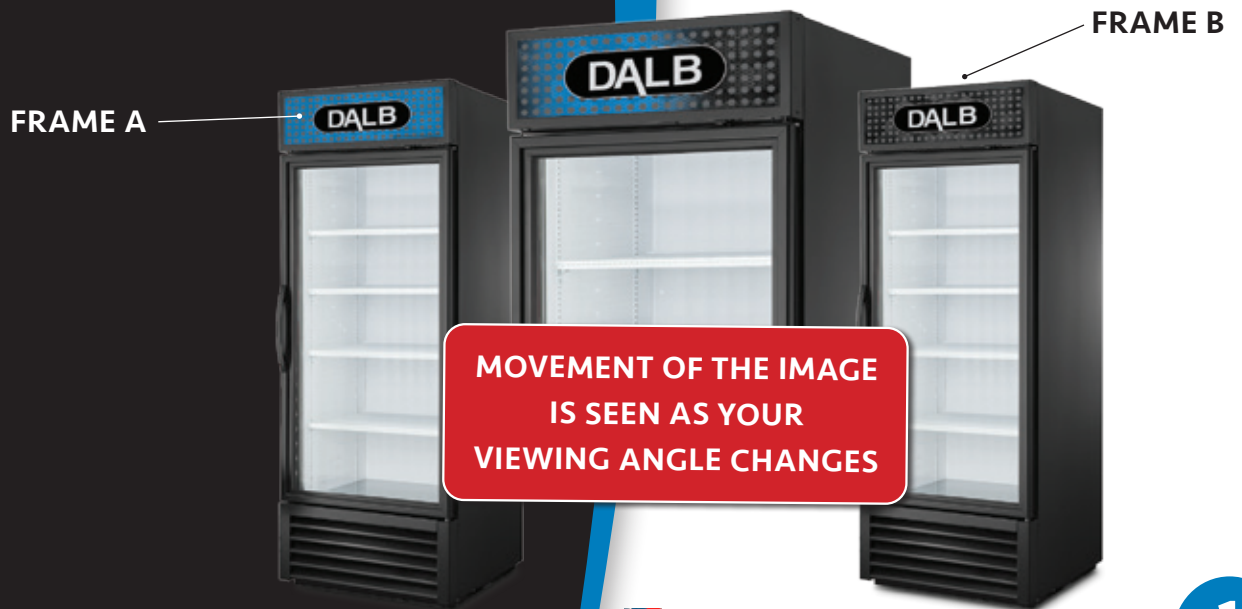

Create 3D Depth and Graphic flips with our new large format lenticular materials

SIGNS

LENTICULAR

Large Scale Lenticular

1 HEADER -
2 IMAGES

PRODUCT USES

- Signs & advertising
- Posters, laminates, magnets, tickets, advertising, merch

FEATURES

- Semi-rigid
- Vertically oriented lens

OPTIONS

- 75 or 100 LPI for small format applications
- Cut to size/shape
- Effect Choices - Flips, Depth (3D)
- Backlighting

SAR00448

 Made in the USA